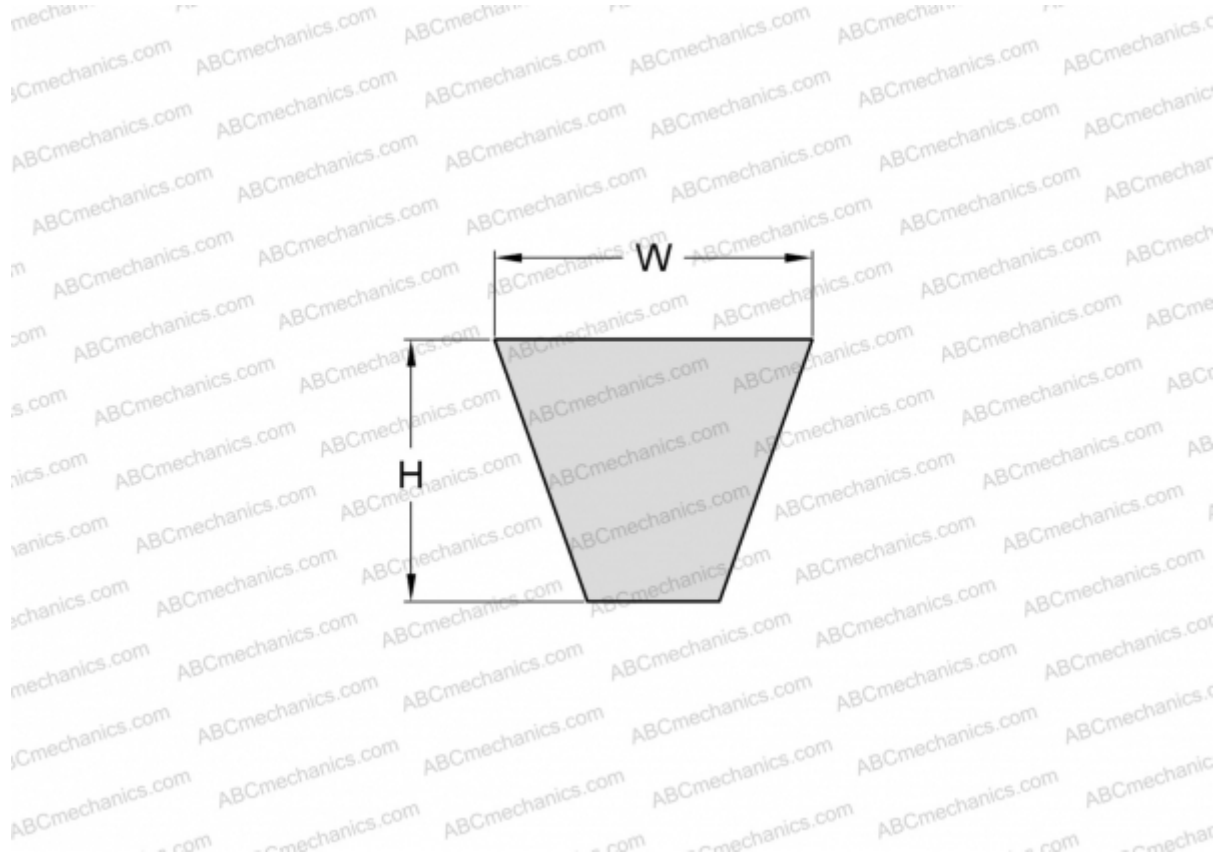

PHG SPZ1687XP SKF

Xtra Power wrapped wedge belt

TYPE: V- belts, Narrow, SKF Xtra Power wrapped wedge belts, Section SPZ XP (SKF)

Technical specification

DIMENSIONS, MM

Estimated length	1687,000
Width, W	9,700
Height, H	8,000