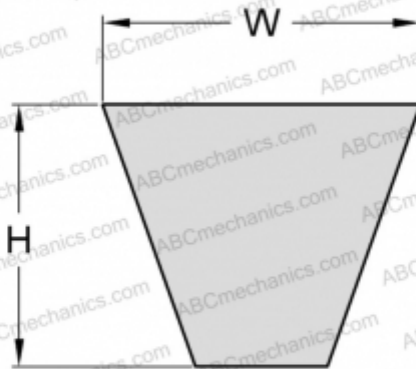

PHG SPZ1700XP SKF

Xtra Power wrapped wedge belt

TYPE: V- belts, Narrow, SKF Xtra Power wrapped wedge belts, Section SPZ XP (SKF)

Technical specification

DIMENSIONS, MM

Estimated length	1700,000
Width, W	9,700
Height, H	8,000