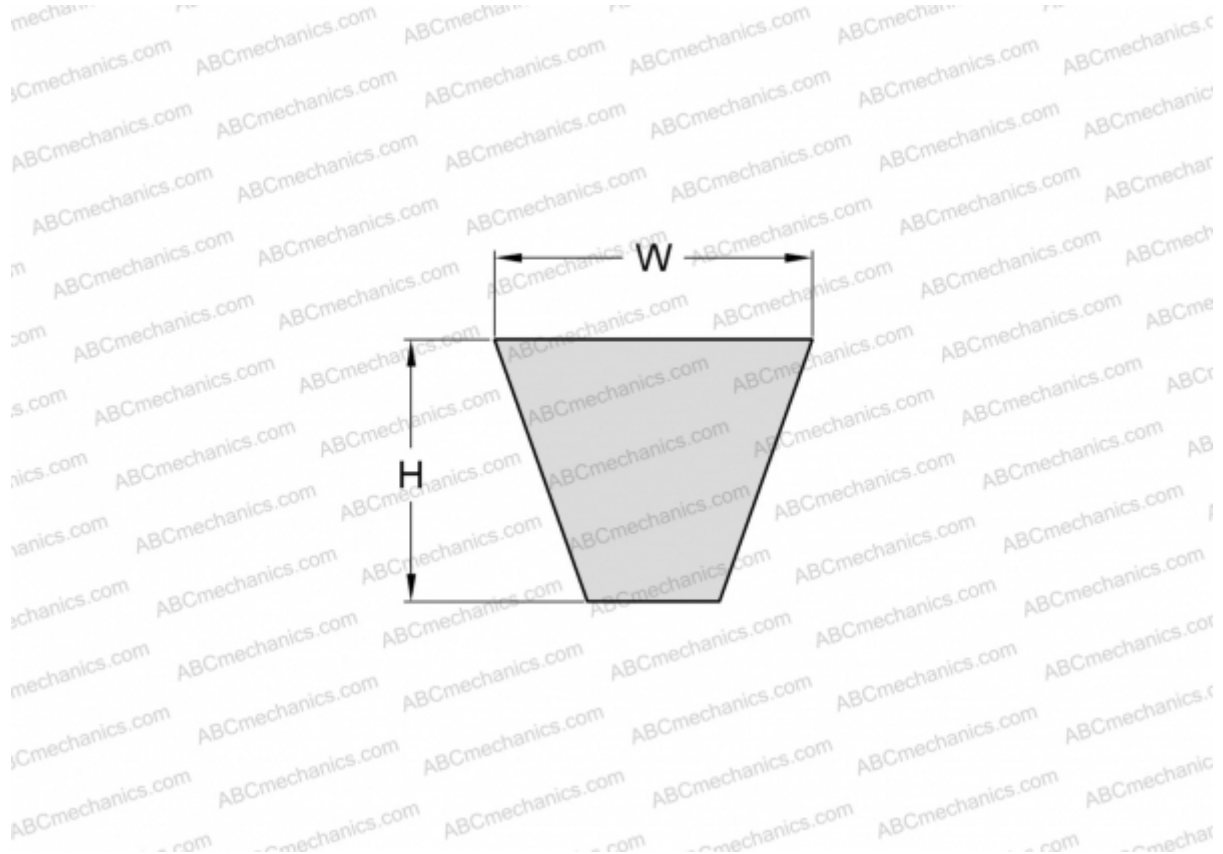

PHG SPZ1762XP SKF

Xtra Power wrapped wedge belt

TYPE: V- belts, Narrow, SKF Xtra Power wrapped wedge belts, Section SPZ XP (SKF)

Technical specification

DIMENSIONS, MM

Estimated length	1762,000
Width, W	9,700
Height, H	8,000