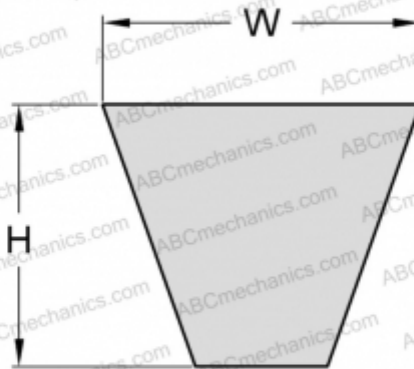

PHG SPZ1800XP SKF

Xtra Power wrapped wedge belt

TYPE: V- belts, Narrow, SKF Xtra Power wrapped wedge belts, Section SPZ XP (SKF)

Technical specification

DIMENSIONS, MM

Estimated length	1800,000
Width, W	9,700
Height, H	8,000