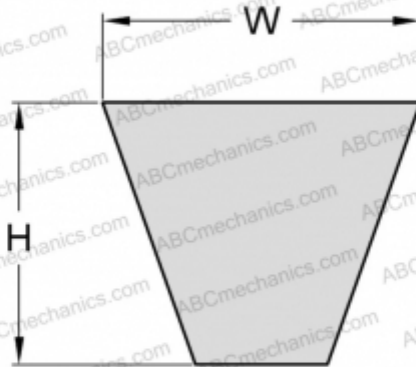

## PHG SPZ1900XP SKF

Xtra Power wrapped wedge belt

TYPE: V- belts, Narrow, SKF Xtra Power wrapped wedge belts, Section SPZ XP (SKF)

#### DIMENSIONS, MM

Estimated length	1900,000
Width, W	9,700
Height, H	8,000