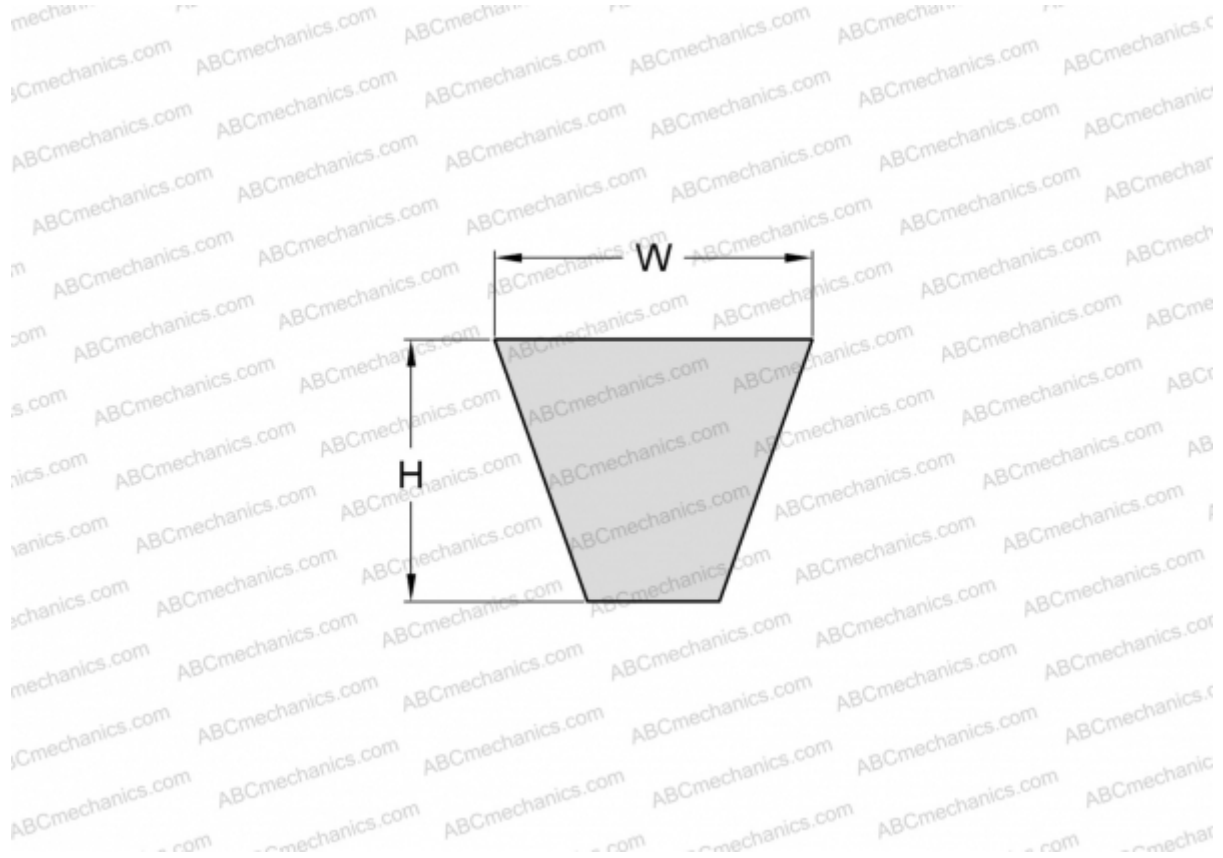

PHG SPZ2037XP SKF

Xtra Power wrapped wedge belt

TYPE: V- belts, Narrow, SKF Xtra Power wrapped wedge belts, Section SPZ XP (SKF)

Technical specification

DIMENSIONS, MM

Estimated length	2037,000
Width, W	9,700
Height, H	8,000