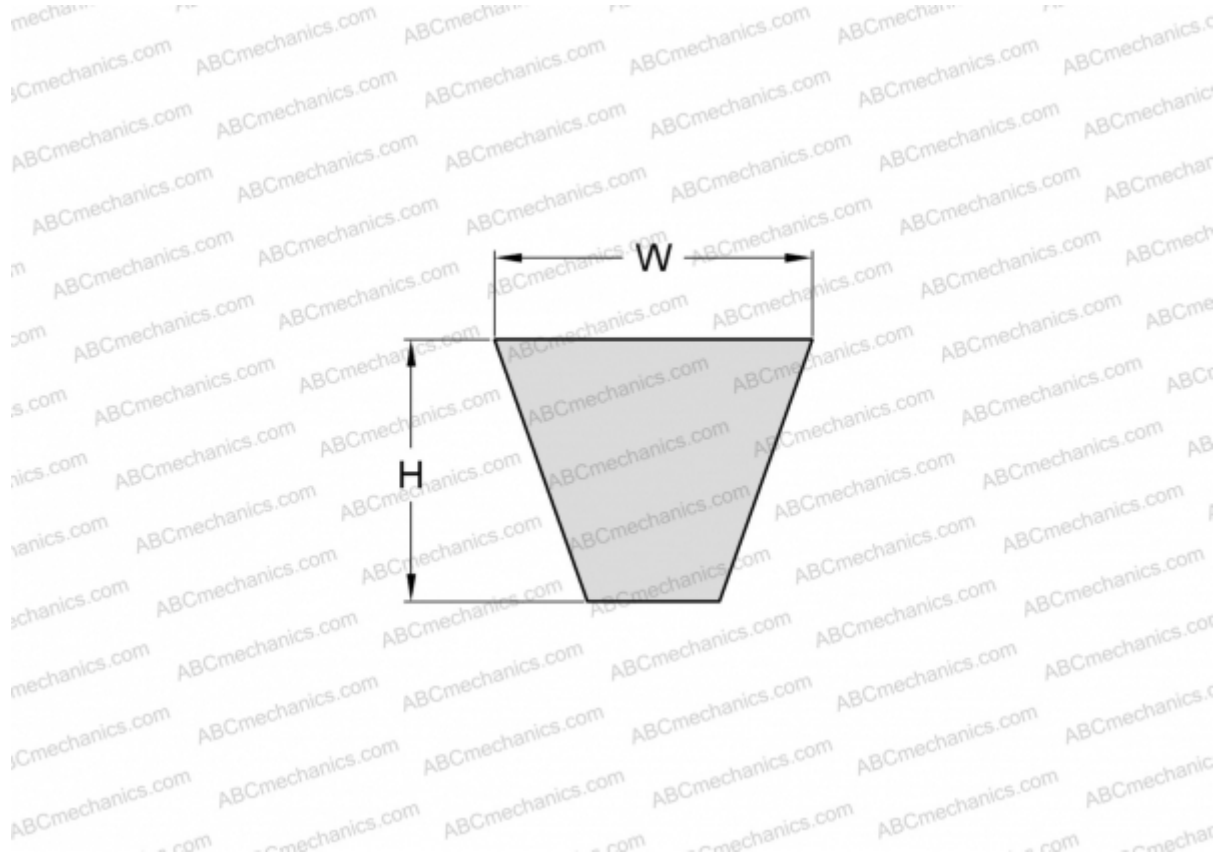

PHG SPZ2120XP SKF

Xtra Power wrapped wedge belt

TYPE: V- belts, Narrow, SKF Xtra Power wrapped wedge belts, Section SPZ XP (SKF)

Technical specification

DIMENSIONS, MM

Estimated length	2120,000
Width, W	9,700
Height, H	8,000