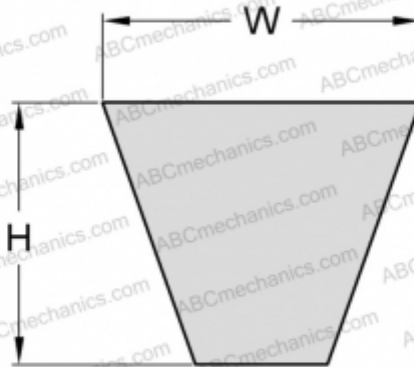

PHG SPZ2500XP SKF

Xtra Power wrapped wedge belt

TYPE: V- belts, Narrow, SKF Xtra Power wrapped wedge belts, Section SPZ XP (SKF)

Technical specification

DIMENSIONS, MM

Estimated length	2500,000
Width, W	9,700
Height, H	8,000