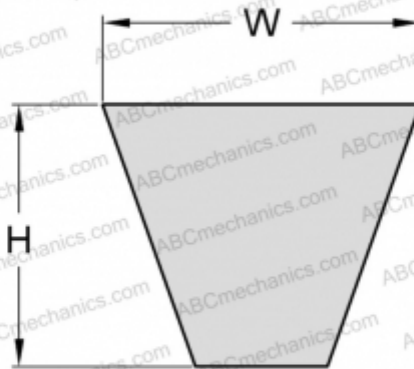

PHG SPZ2800XP SKF

Xtra Power wrapped wedge belt

TYPE: V- belts, Narrow, SKF Xtra Power wrapped wedge belts, Section SPZ XP (SKF)

Technical specification

DIMENSIONS, MM

Estimated length	2800,000
Width, W	9,700
Height, H	8,000