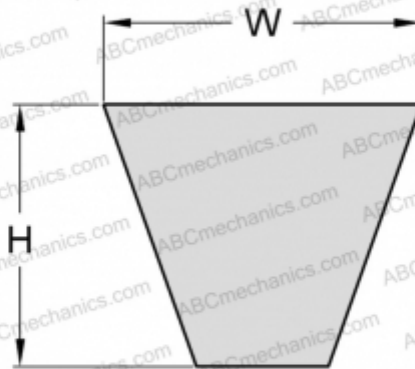

PHG SPZ3000XP SKF

Xtra Power wrapped wedge belt

TYPE: V- belts, Narrow, SKF Xtra Power wrapped wedge belts, Section SPZ XP (SKF)

Technical specification

DIMENSIONS, MM

Estimated length	3000,000
Width, W	9,700
Height, H	8,000