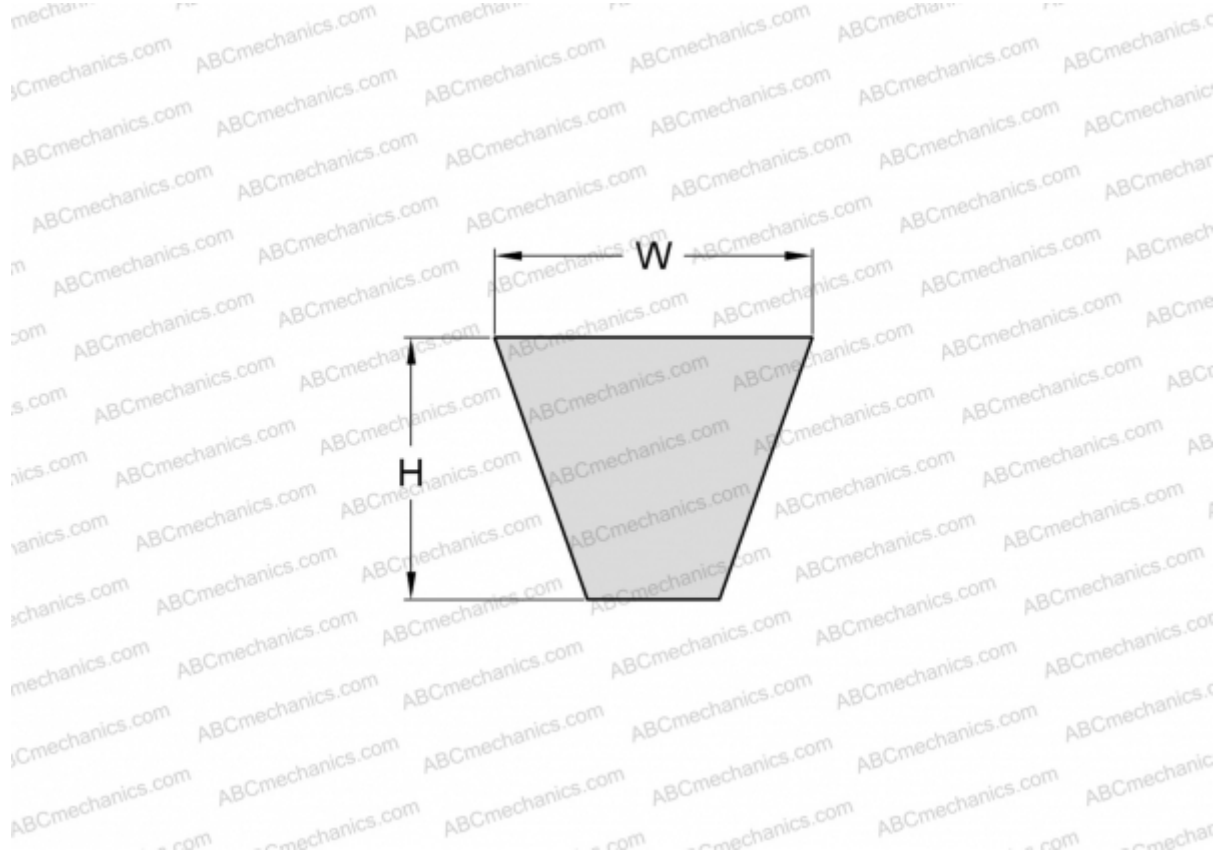

## PHG SPZ3150XP SKF

Xtra Power wrapped wedge belt

TYPE: V- belts, Narrow, SKF Xtra Power wrapped wedge belts, Section SPZ XP (SKF)

#### DIMENSIONS, MM

Estimated length	3150,000
Width, W	9,700
Height, H	8,000