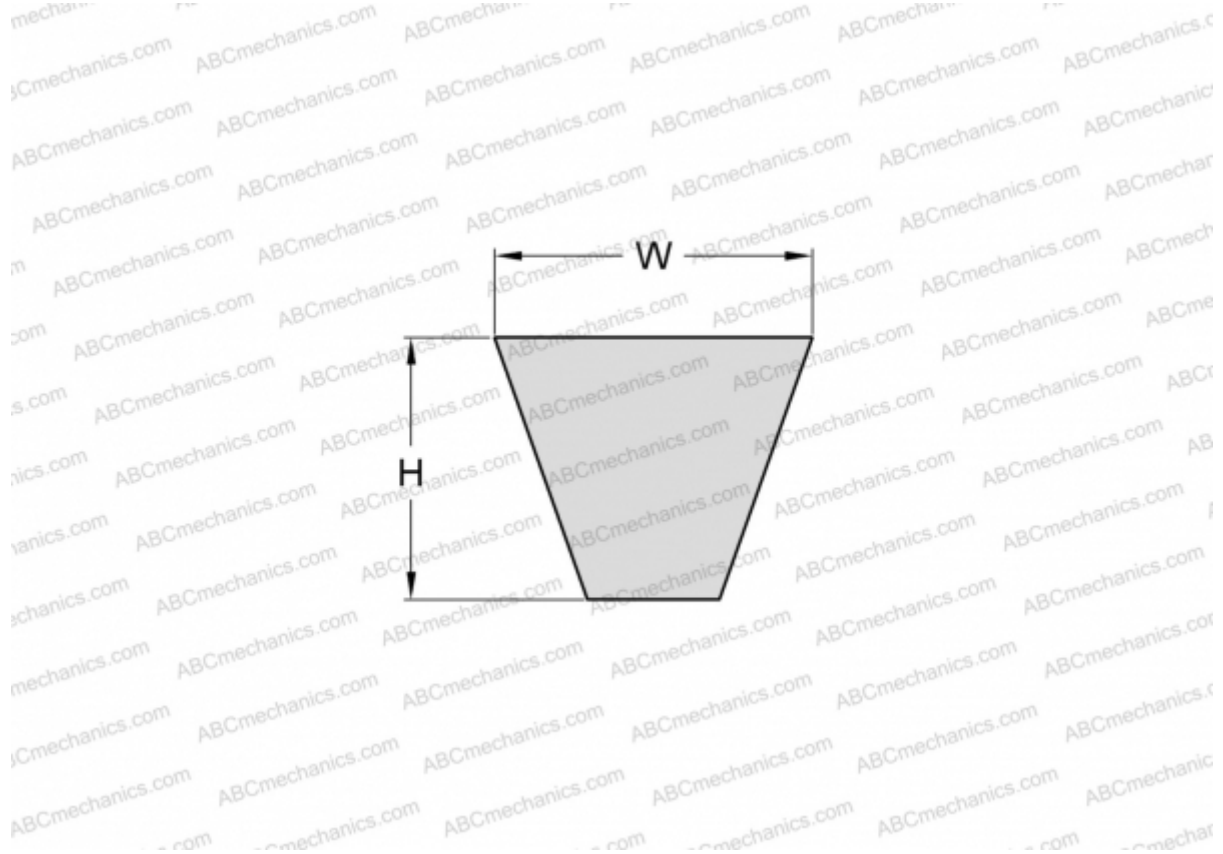

## PHG SPZ3350XP SKF

Xtra Power wrapped wedge belt

TYPE: V- belts, Narrow, SKF Xtra Power wrapped wedge belts, Section SPZ XP (SKF)

#### DIMENSIONS, MM

Estimated length	3350,000
Width, W	9,700
Height, H	8,000