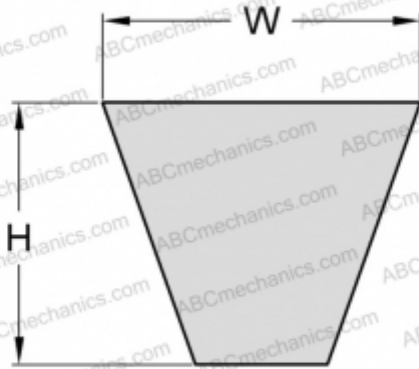

PHG SPZ3550XP SKF

Xtra Power wrapped wedge belt

TYPE: V- belts, Narrow, SKF Xtra Power wrapped wedge belts, Section SPZ XP (SKF)

Technical specification

DIMENSIONS, MM

Estimated length	3550,000
Width, W	9,700
Height, H	8,000