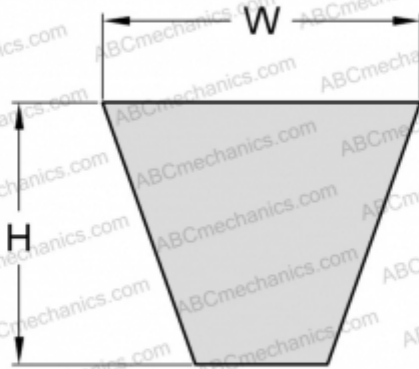

## PHG SPA1400XP SKF

Xtra Power wrapped wedge belt

TYPE: V- belts, Narrow, SKF Xtra Power wrapped wedge belts, Section SPA XP (SKF)

#### DIMENSIONS, MM

Estimated length	1400,000
Width, W	12,700
Height, H	10,000