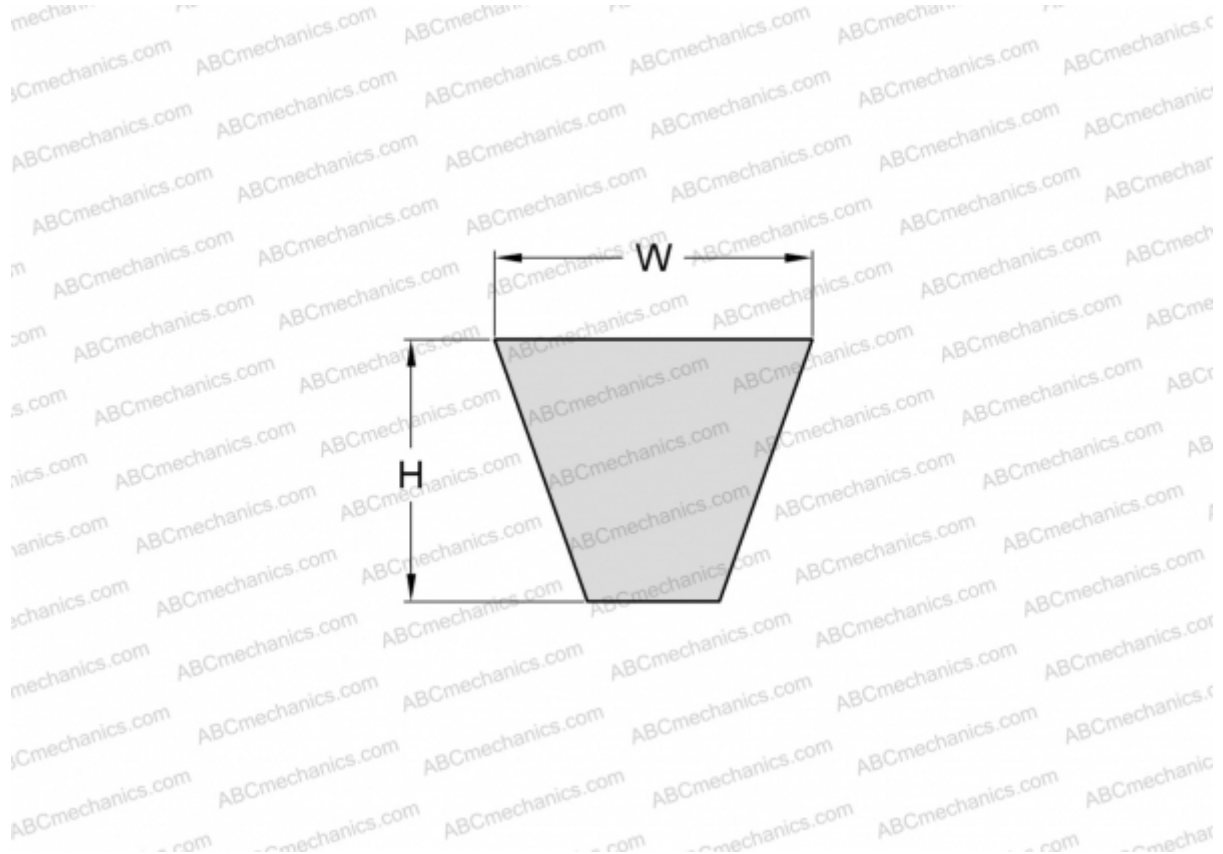

PHG SPA1407XP SKF

Xtra Power wrapped wedge belt

TYPE: V- belts, Narrow, SKF Xtra Power wrapped wedge belts, Section SPA XP (SKF)

Technical specification

DIMENSIONS, MM

Estimated length	1407,000
Width, W	12,700
Height, H	10,000