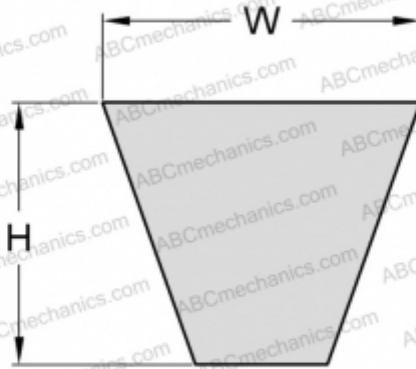

PHG SPA1507XP SKF

Xtra Power wrapped wedge belt

TYPE: V- belts, Narrow, SKF Xtra Power wrapped wedge belts, Section SPA XP (SKF)

Technical specification

DIMENSIONS, MM

Estimated length	1507,000
Width, W	12,700
Height, H	10,000