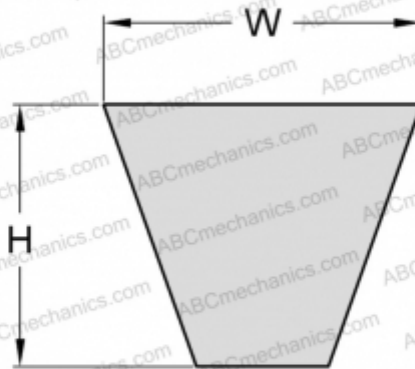

PHG SPA1557XP SKF

Xtra Power wrapped wedge belt

TYPE: V- belts, Narrow, SKF Xtra Power wrapped wedge belts, Section SPA XP (SKF)

Technical specification

DIMENSIONS, MM

Estimated length	1557,000
Width, W	12,700
Height, H	10,000