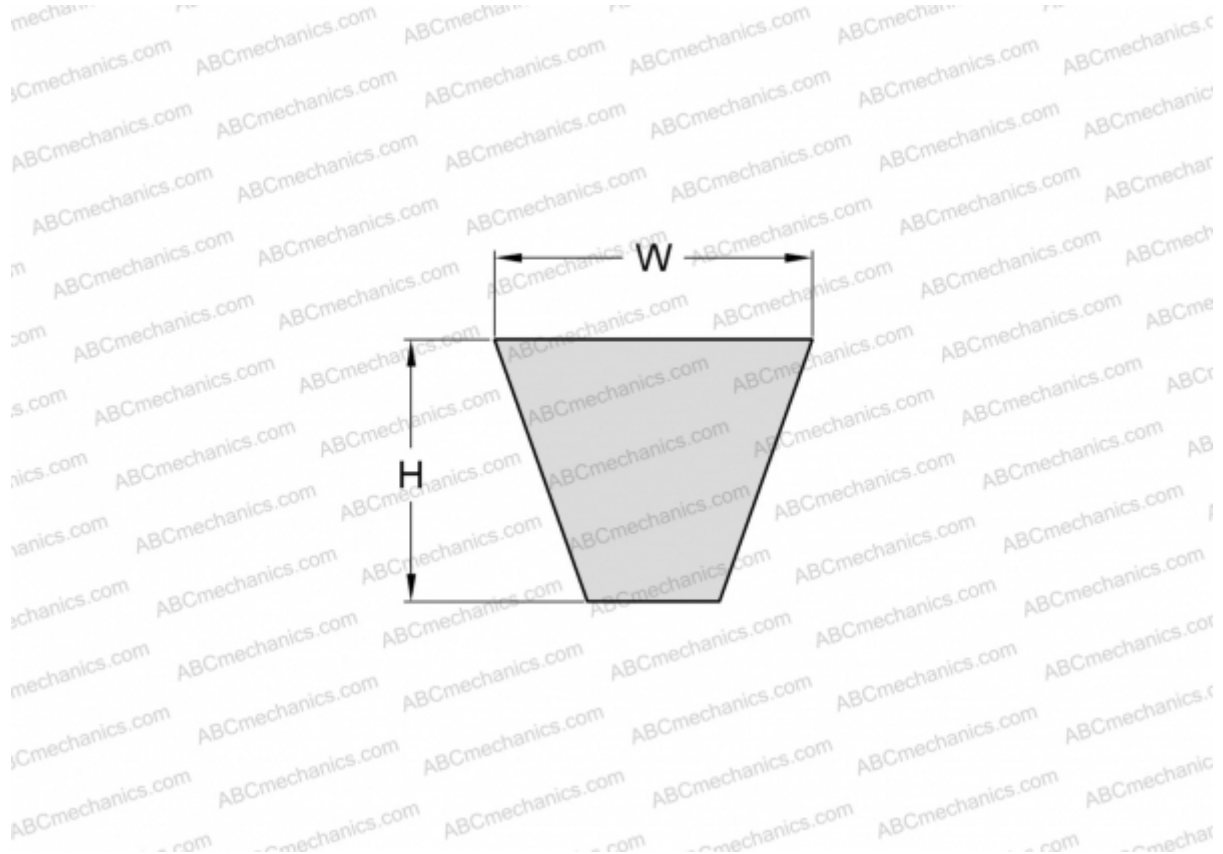

PHG SPA1657XP SKF

Xtra Power wrapped wedge belt

TYPE: V- belts, Narrow, SKF Xtra Power wrapped wedge belts, Section SPA XP (SKF)

Technical specification

DIMENSIONS, MM

Estimated length	1657,000
Width, W	12,700
Height, H	10,000