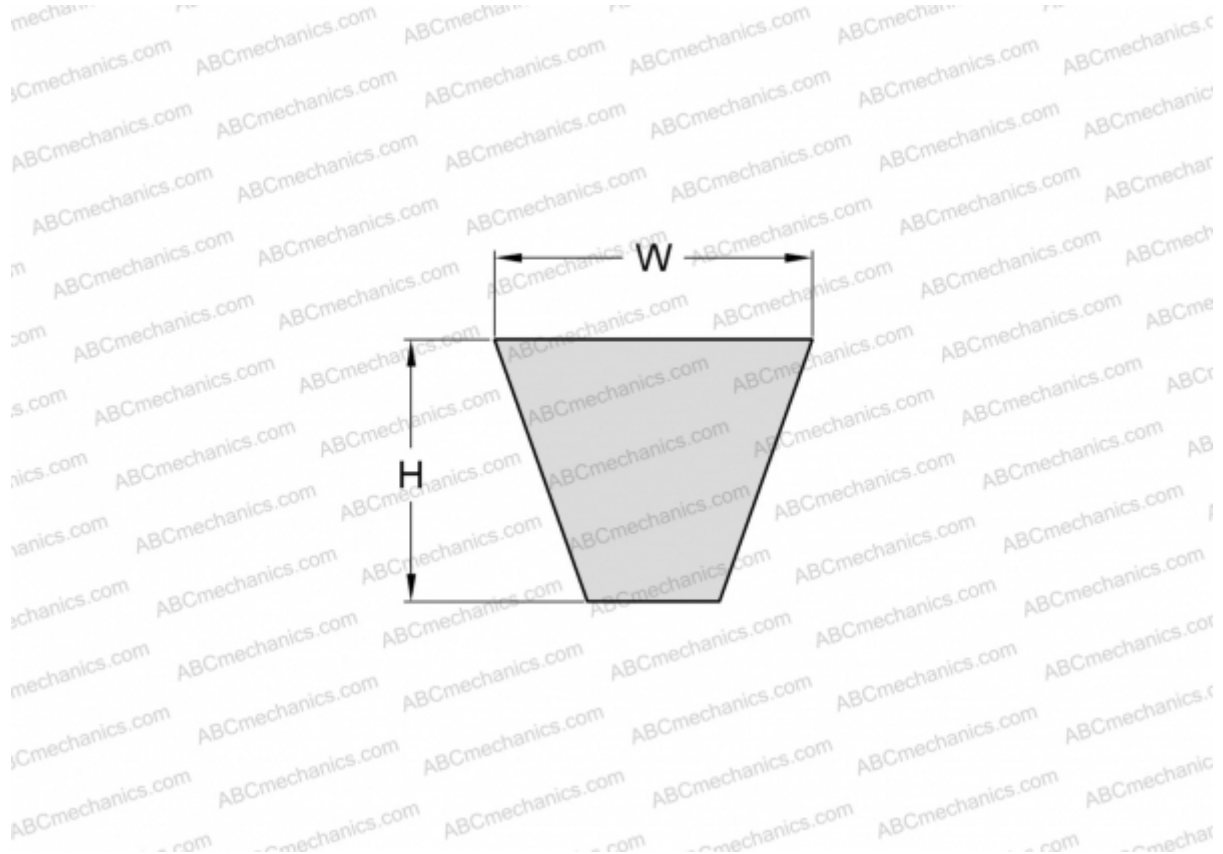

## PHG SPA1700XP SKF

Xtra Power wrapped wedge belt

TYPE: V- belts, Narrow, SKF Xtra Power wrapped wedge belts, Section SPA XP (SKF)

#### DIMENSIONS, MM

Estimated length	1700,000
Width, W	12,700
Height, H	10,000