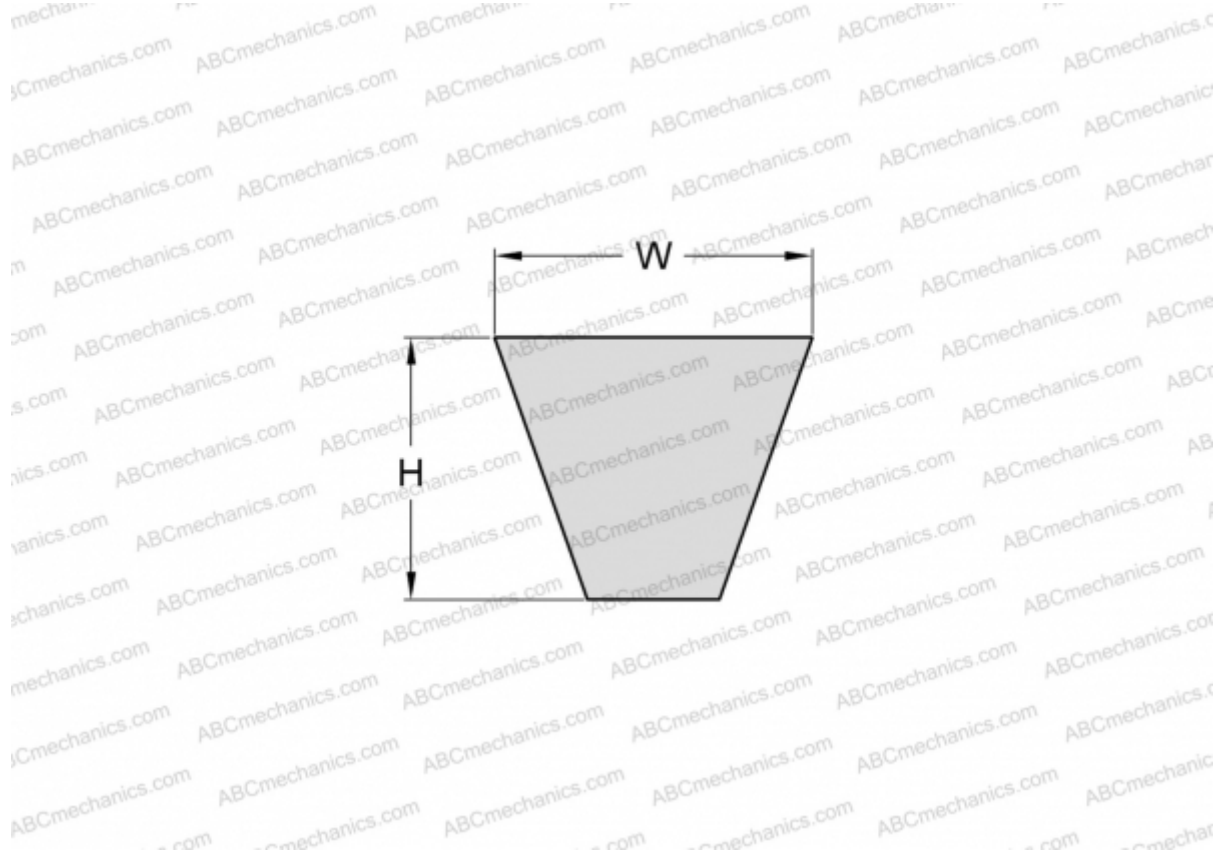

PHG SPA1707XP SKF

Xtra Power wrapped wedge belt

TYPE: V- belts, Narrow, SKF Xtra Power wrapped wedge belts, Section SPA XP (SKF)

Technical specification

DIMENSIONS, MM

Estimated length	1707,000
Width, W	12,700
Height, H	10,000