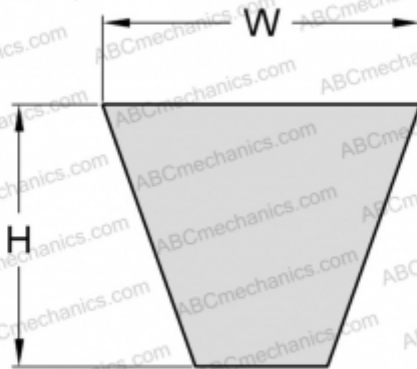

## PHG SPA1757XP SKF

Xtra Power wrapped wedge belt

TYPE: V- belts, Narrow, SKF Xtra Power wrapped wedge belts, Section SPA XP (SKF)

#### DIMENSIONS, MM

Estimated length	1757,000
Width, W	12,700
Height, H	10,000