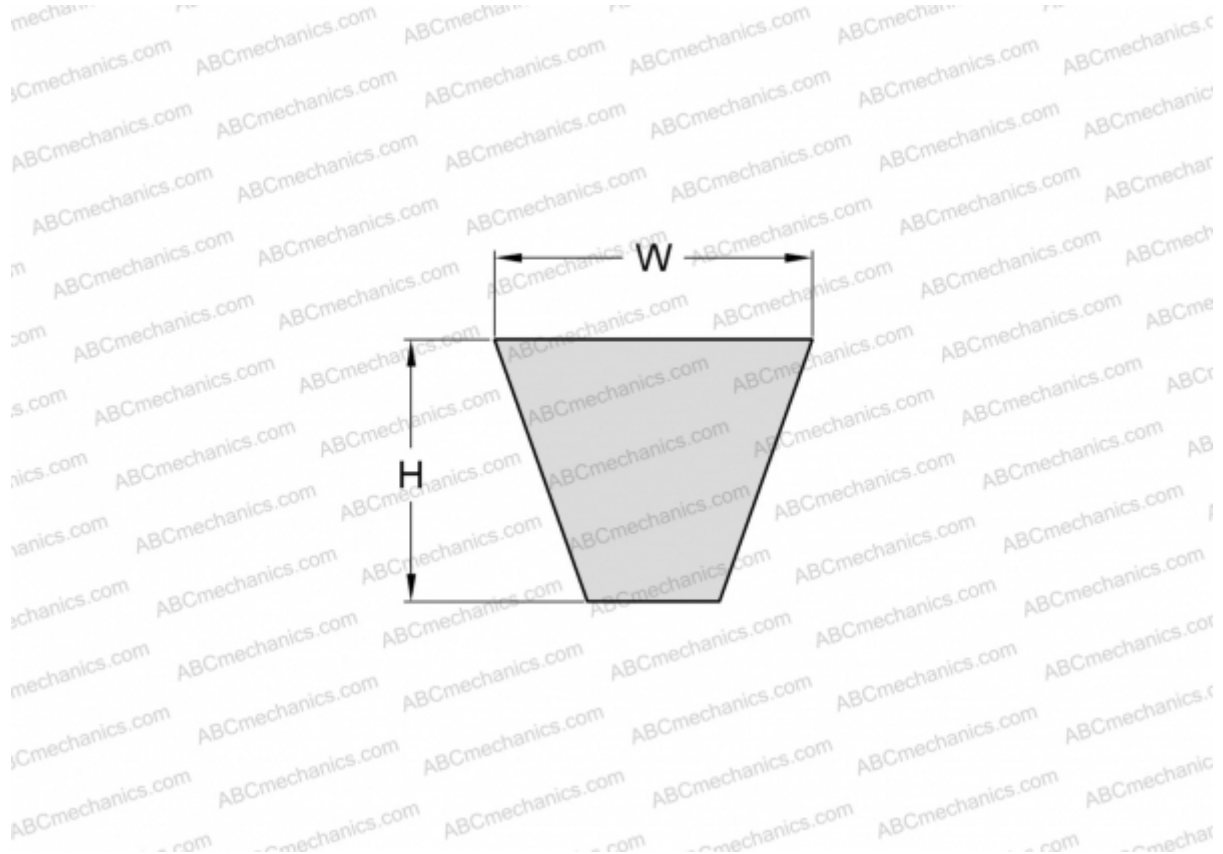

PHG SPA1782XP SKF

Xtra Power wrapped wedge belt

TYPE: V- belts, Narrow, SKF Xtra Power wrapped wedge belts, Section SPA XP (SKF)

Technical specification

DIMENSIONS, MM

Estimated length	1782,000
Width, W	12,700
Height, H	10,000