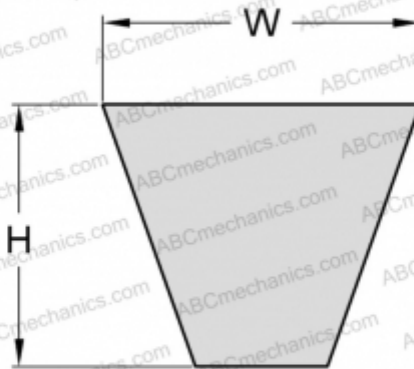

PHG SPA1800XP SKF

Xtra Power wrapped wedge belt

TYPE: V- belts, Narrow, SKF Xtra Power wrapped wedge belts, Section SPA XP (SKF)

Technical specification

DIMENSIONS, MM

Estimated length	1800,000
Width, W	12,700
Height, H	10,000