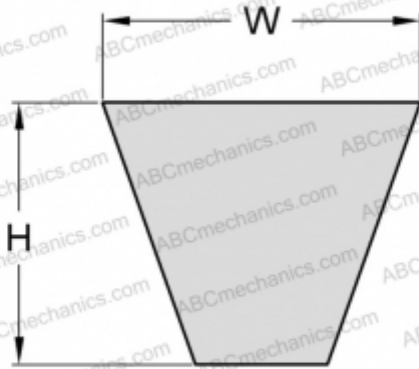

PHG SPA1807XP SKF

Xtra Power wrapped wedge belt

TYPE: V- belts, Narrow, SKF Xtra Power wrapped wedge belts, Section SPA XP (SKF)

Technical specification

DIMENSIONS, MM

Estimated length	1807,000
Width, W	12,700
Height, H	10,000