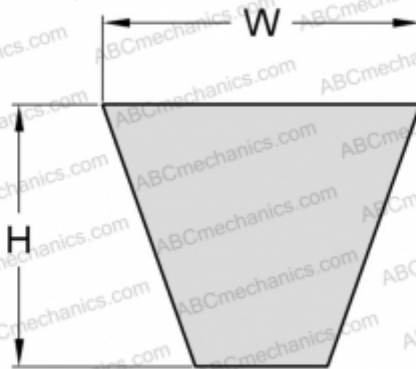

PHG SPA1832XP SKF

Xtra Power wrapped wedge belt

TYPE: V- belts, Narrow, SKF Xtra Power wrapped wedge belts, Section SPA XP (SKF)

Technical specification

DIMENSIONS, MM

Estimated length	1832,000
Width, W	12,700
Height, H	10,000