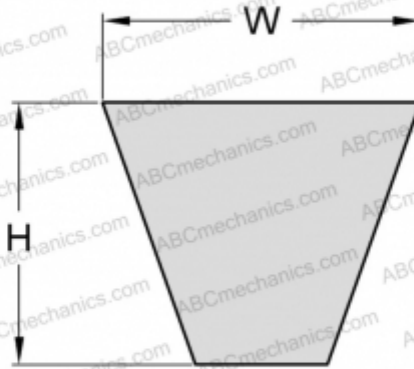

PHG SPA1957XP SKF

Xtra Power wrapped wedge belt

TYPE: V- belts, Narrow, SKF Xtra Power wrapped wedge belts, Section SPA XP (SKF)

Technical specification

DIMENSIONS, MM

Estimated length	1957,000
Width, W	12,700
Height, H	10,000