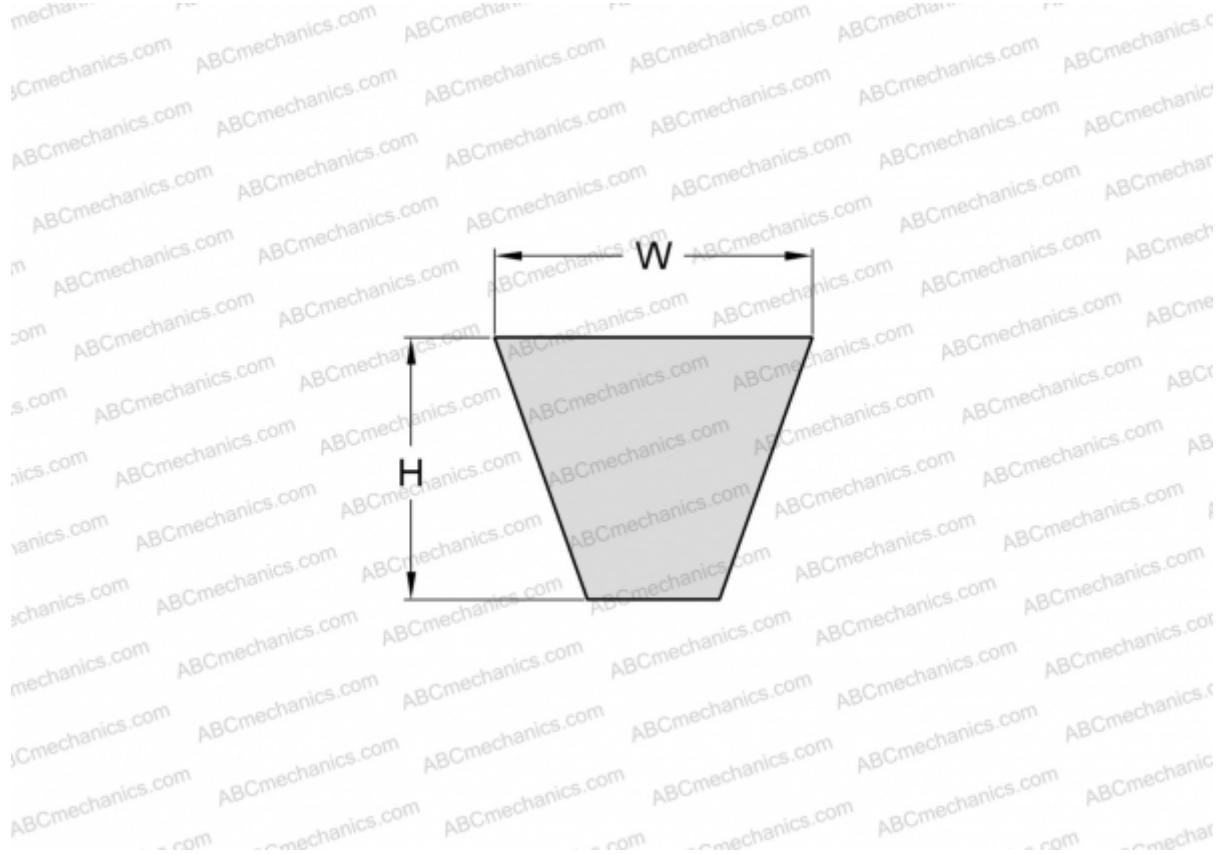

PHG SPA1982XP SKF

Xtra Power wrapped wedge belt

TYPE: V- belts, Narrow, SKF Xtra Power wrapped wedge belts, Section SPA XP (SKF)

Technical specification

DIMENSIONS, MM

Estimated length	1982,000
Width, W	12,700
Height, H	10,000