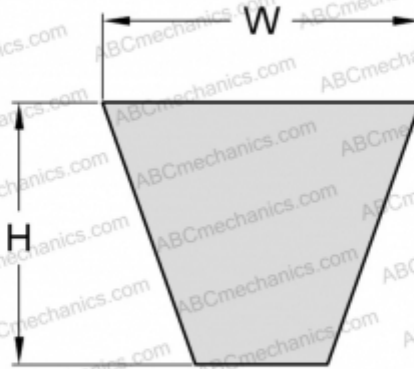

PHG SPA2000XP SKF

Xtra Power wrapped wedge belt

TYPE: V- belts, Narrow, SKF Xtra Power wrapped wedge belts, Section SPA XP (SKF)

Technical specification

DIMENSIONS, MM

Estimated length	2000,000
Width, W	12,700
Height, H	10,000