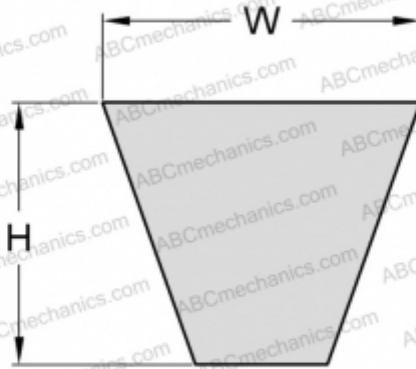

PHG SPA2240XP SKF

Xtra Power wrapped wedge belt

TYPE: V- belts, Narrow, SKF Xtra Power wrapped wedge belts, Section SPA XP (SKF)

Technical specification

DIMENSIONS, MM

Estimated length	2240,000
Width, W	12,700
Height, H	10,000