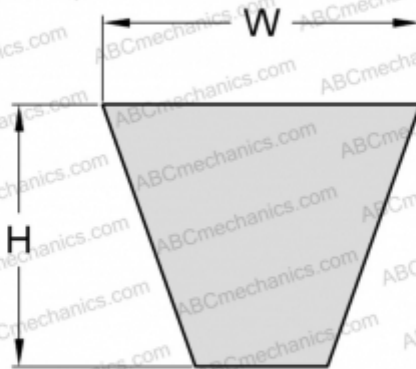

PHG SPA2307XP SKF

Xtra Power wrapped wedge belt

TYPE: V- belts, Narrow, SKF Xtra Power wrapped wedge belts, Section SPA XP (SKF)

Technical specification

DIMENSIONS, MM

Estimated length	2307,000
Width, W	12,700
Height, H	10,000