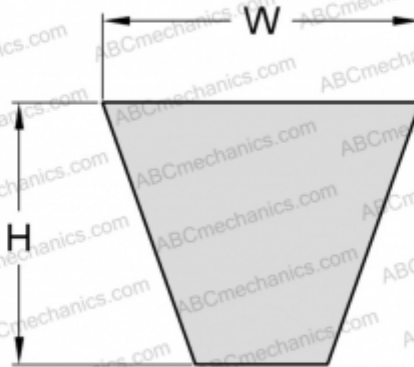

PHG SPA2360XP SKF

Xtra Power wrapped wedge belt

TYPE: V- belts, Narrow, SKF Xtra Power wrapped wedge belts, Section SPA XP (SKF)

Technical specification

DIMENSIONS, MM

Estimated length	2360,000
Width, W	12,700
Height, H	10,000