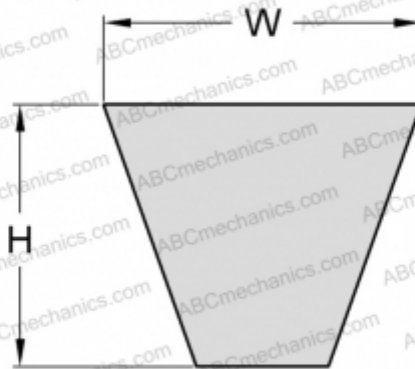

PHG SPA2532XP SKF

Xtra Power wrapped wedge belt

TYPE: V- belts, Narrow, SKF Xtra Power wrapped wedge belts, Section SPA XP (SKF)

Technical specification

DIMENSIONS, MM

Estimated length	2532,000
Width, W	12,700
Height, H	10,000