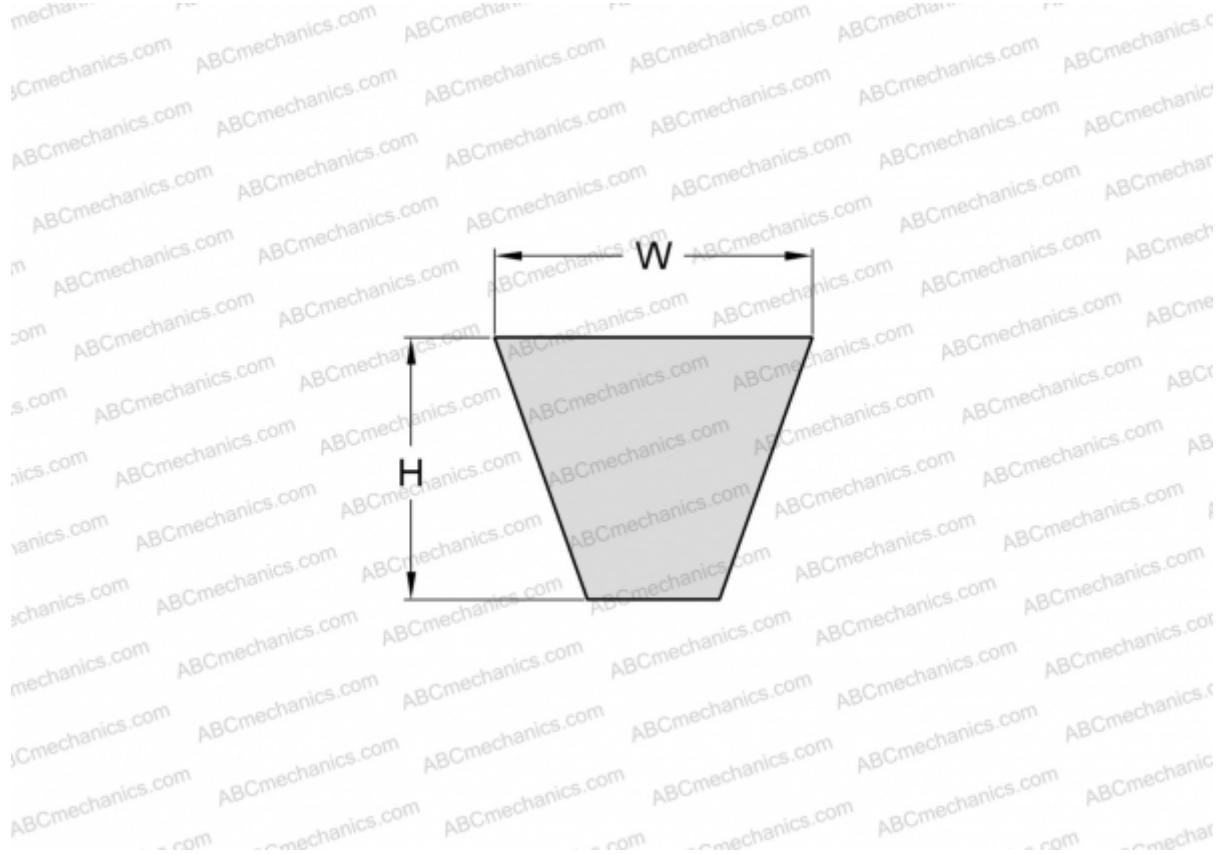

## PHG SPA2582XP SKF

Xtra Power wrapped wedge belt

TYPE: V- belts, Narrow, SKF Xtra Power wrapped wedge belts, Section SPA XP (SKF)

#### DIMENSIONS, MM

Estimated length	2582,000
Width, W	12,700
Height, H	10,000