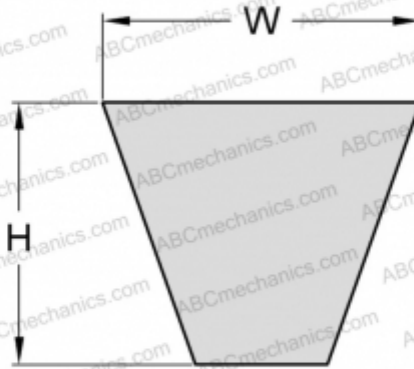

PHG SPA2607XP SKF

Xtra Power wrapped wedge belt

TYPE: V- belts, Narrow, SKF Xtra Power wrapped wedge belts, Section SPA XP (SKF)

Technical specification

DIMENSIONS, MM

Estimated length	2607,000
Width, W	12,700
Height, H	10,000