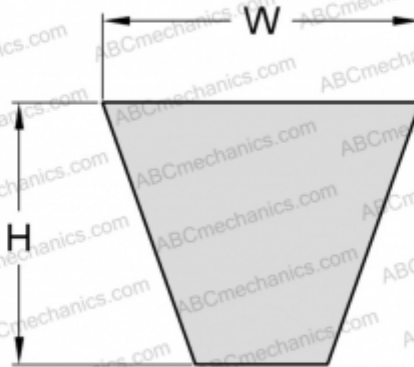

## PHG SPA2682XP SKF

Xtra Power wrapped wedge belt

TYPE: V- belts, Narrow, SKF Xtra Power wrapped wedge belts, Section SPA XP (SKF)

#### DIMENSIONS, MM

Estimated length	2682,000
Width, W	12,700
Height, H	10,000