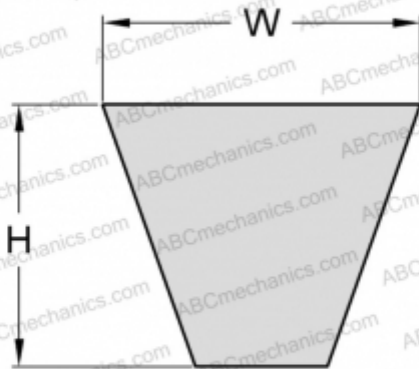

# PHG SPA2732XP SKF

Xtra Power wrapped wedge belt

TYPE: V- belts, Narrow, SKF Xtra Power wrapped wedge belts, Section SPA XP (SKF)

### DIMENSIONS, MM

Estimated length	2732,000
Width, W	12,700
Height, H	10,000