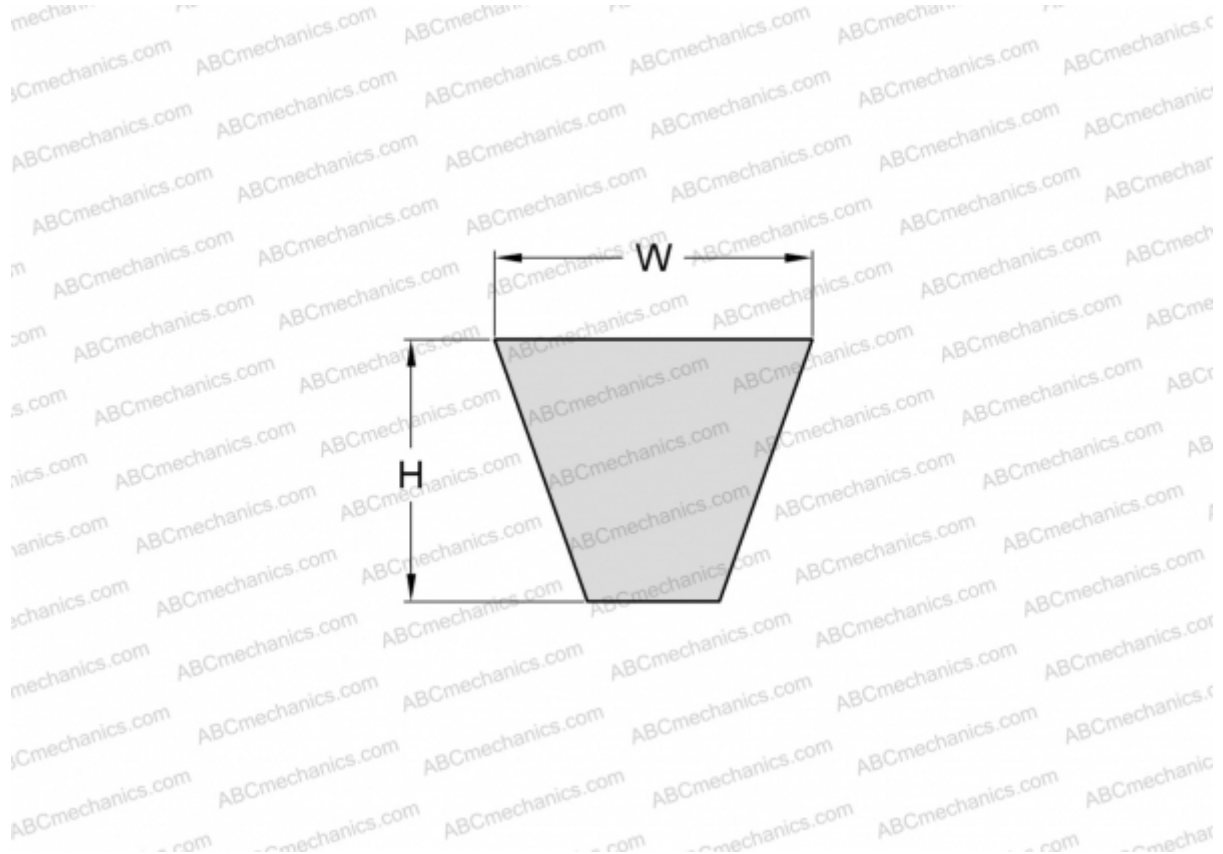

PHG SPA2832XP SKF

Xtra Power wrapped wedge belt

TYPE: V- belts, Narrow, SKF Xtra Power wrapped wedge belts, Section SPA XP (SKF)

Technical specification

DIMENSIONS, MM

Estimated length	2832,000
Width, W	12,700
Height, H	10,000