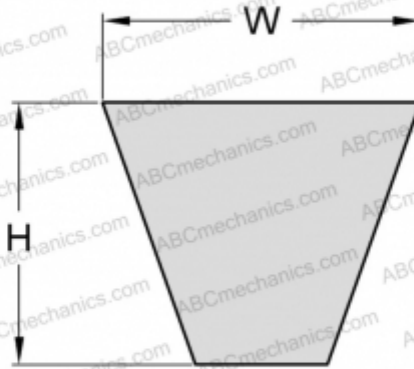

PHG SPA2932XP SKF

Xtra Power wrapped wedge belt

TYPE: V- belts, Narrow, SKF Xtra Power wrapped wedge belts, Section SPA XP (SKF)

Technical specification

DIMENSIONS, MM

Estimated length	2932,000
Width, W	12,700
Height, H	10,000