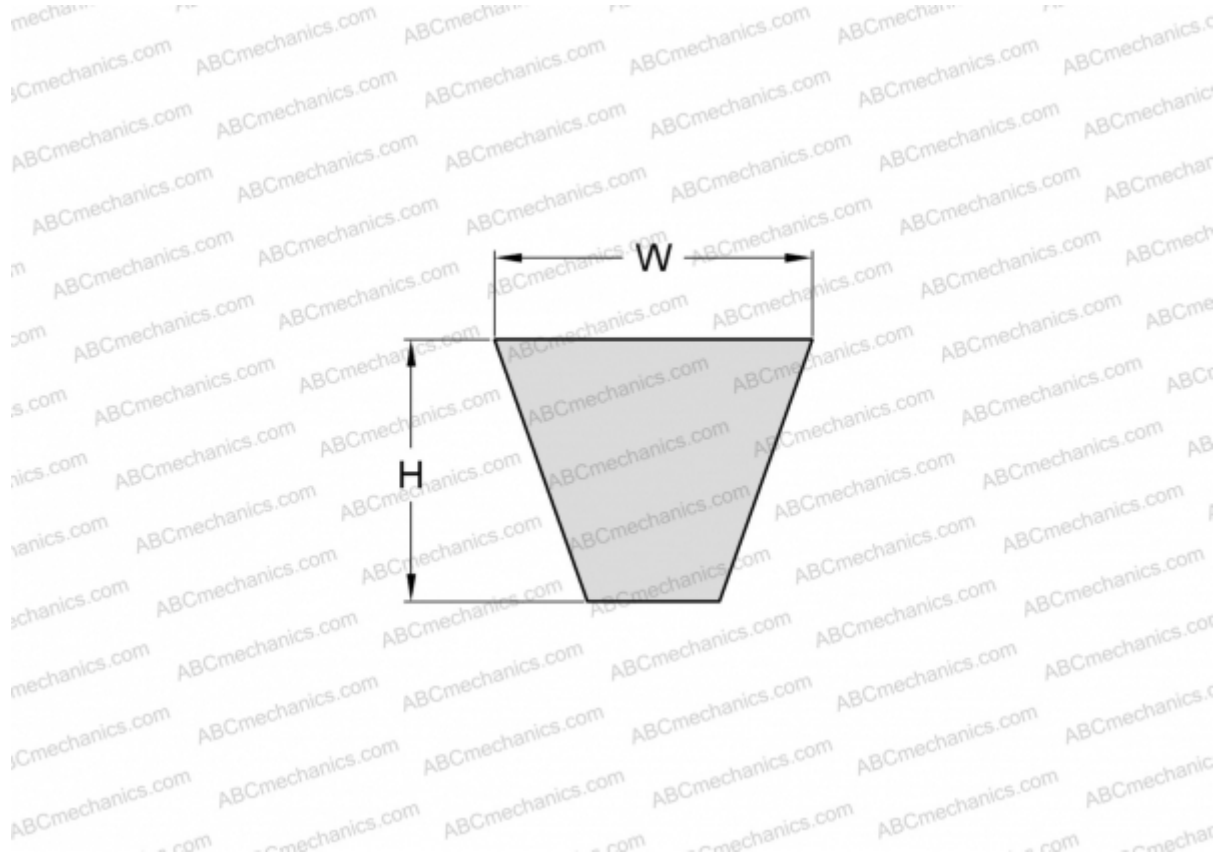

PHG SPA3082XP SKF

Xtra Power wrapped wedge belt

TYPE: V- belts, Narrow, SKF Xtra Power wrapped wedge belts, Section SPA XP (SKF)

Technical specification

DIMENSIONS, MM

Estimated length	3082,000
Width, W	12,700
Height, H	10,000