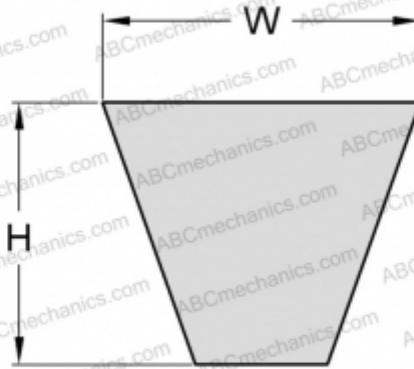

PHG SPA3150XP SKF

Xtra Power wrapped wedge belt

TYPE: V- belts, Narrow, SKF Xtra Power wrapped wedge belts, Section SPA XP (SKF)

Technical specification

DIMENSIONS, MM

Estimated length	3150,000
Width, W	12,700
Height, H	10,000