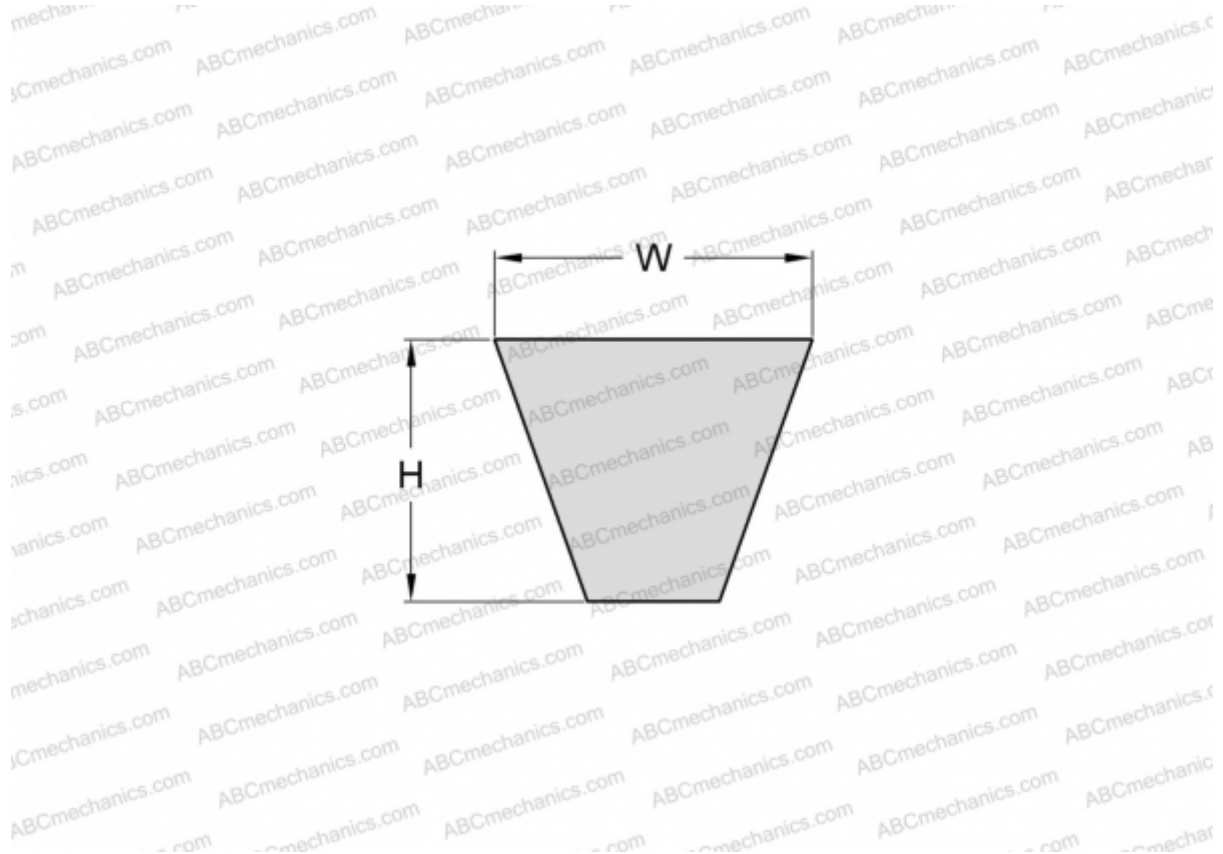

PHG SPA3282XP SKF

Xtra Power wrapped wedge belt

TYPE: V- belts, Narrow, SKF Xtra Power wrapped wedge belts, Section SPA XP (SKF)

Technical specification

DIMENSIONS, MM

Estimated length	3282,000
Width, W	12,700
Height, H	10,000