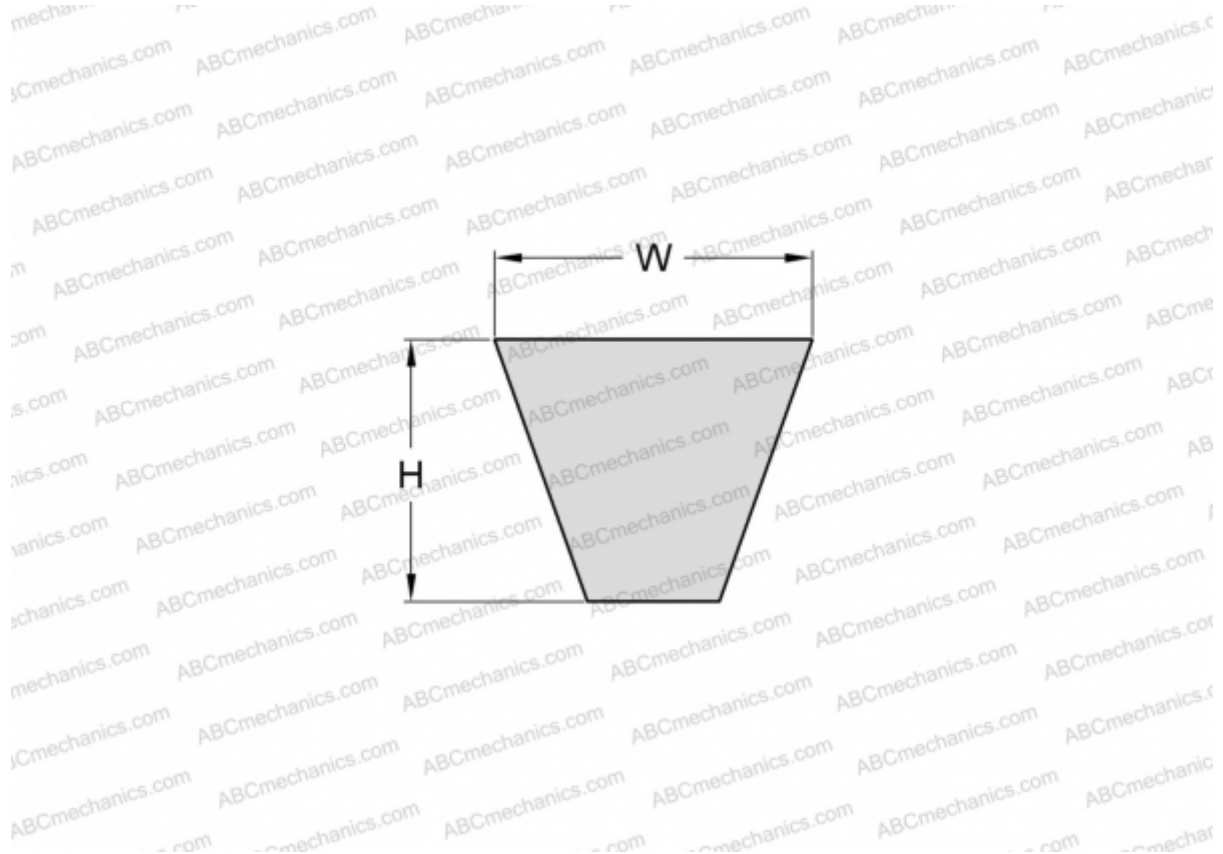

## PHG SPA3382XP SKF

Xtra Power wrapped wedge belt

TYPE: V- belts, Narrow, SKF Xtra Power wrapped wedge belts, Section SPA XP (SKF)

#### DIMENSIONS, MM

|                  |          |
|------------------|----------|
| Estimated length | 3382,000 |
| Width, W         | 12,700   |
| Height, H        | 10,000   |