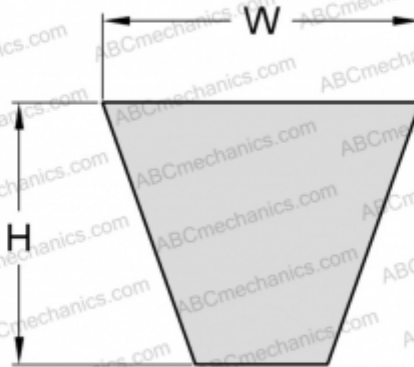

PHG SPA3550XP SKF

Xtra Power wrapped wedge belt

TYPE: V- belts, Narrow, SKF Xtra Power wrapped wedge belts, Section SPA XP (SKF)

Technical specification

DIMENSIONS, MM

Estimated length	3550,000
Width, W	12,700
Height, H	10,000