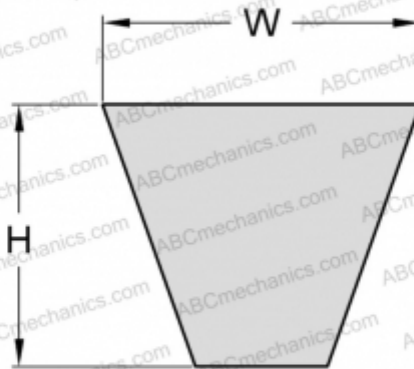

## PHG SPA4000XP SKF

Xtra Power wrapped wedge belt

TYPE: V- belts, Narrow, SKF Xtra Power wrapped wedge belts, Section SPA XP (SKF)

#### DIMENSIONS, MM

Estimated length	4000,000
Width, W	12,700
Height, H	10,000