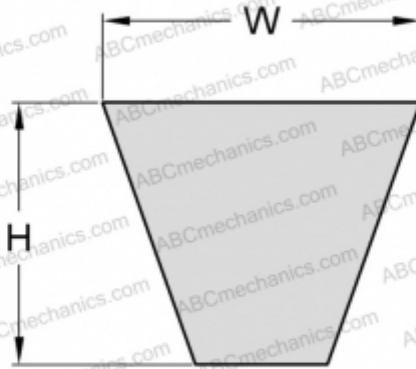

PHG SPB2360XP SKF

Xtra Power wrapped wedge belt

TYPE: V- belts, Narrow, SKF Xtra Power wrapped wedge belts, Section SPB XP (SKF)

Technical specification

DIMENSIONS, MM

Estimated length	2360,000
Width, W	16,300
Height, H	13,000