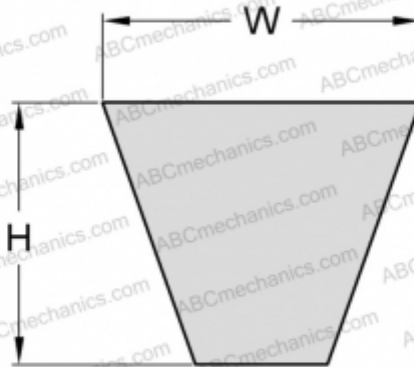

## PHG SPB2500XP SKF

Xtra Power wrapped wedge belt

TYPE: V- belts, Narrow, SKF Xtra Power wrapped wedge belts, Section SPB XP (SKF)

#### DIMENSIONS, MM

Estimated length	2500,000
Width, W	16,300
Height, H	13,000