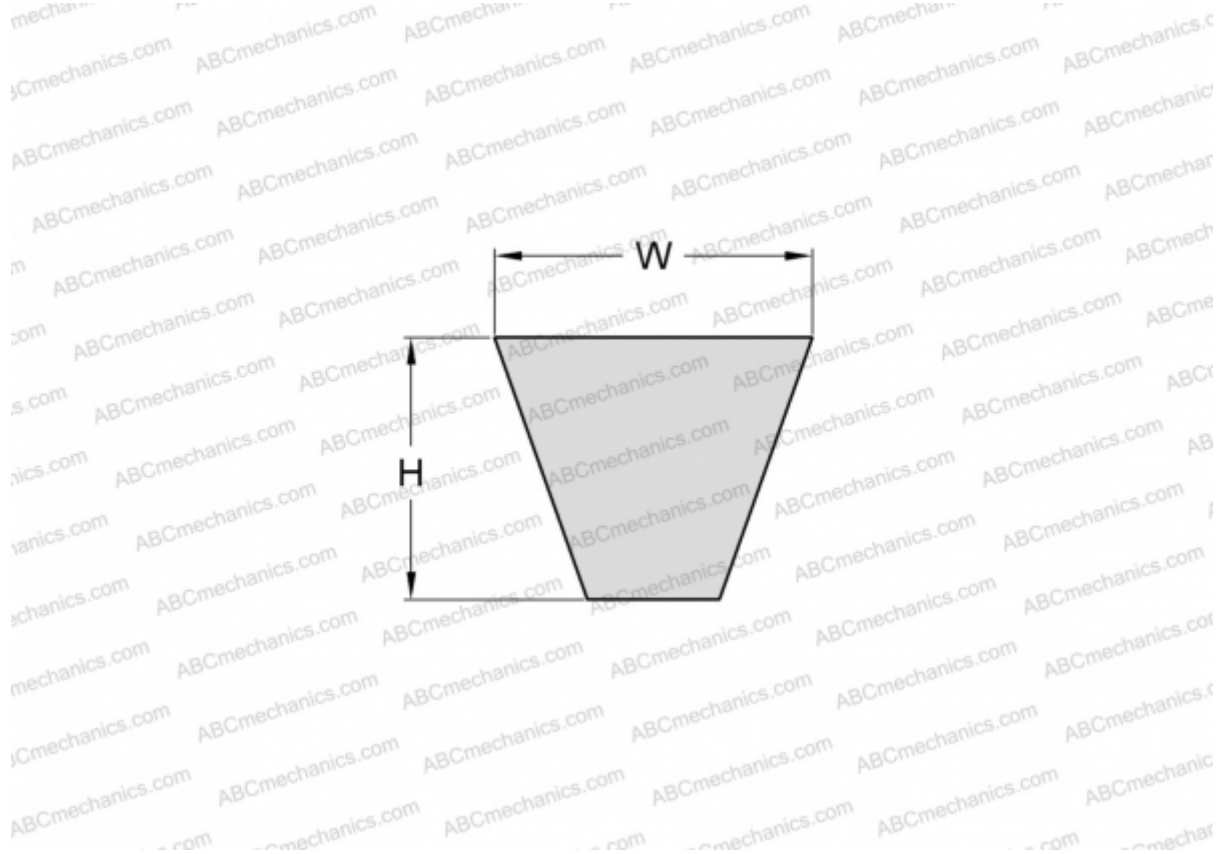

## PHG SPB2800XP SKF

Xtra Power wrapped wedge belt

TYPE: V- belts, Narrow, SKF Xtra Power wrapped wedge belts, Section SPB XP (SKF)

#### DIMENSIONS, MM

Estimated length	2800,000
Width, W	16,300
Height, H	13,000