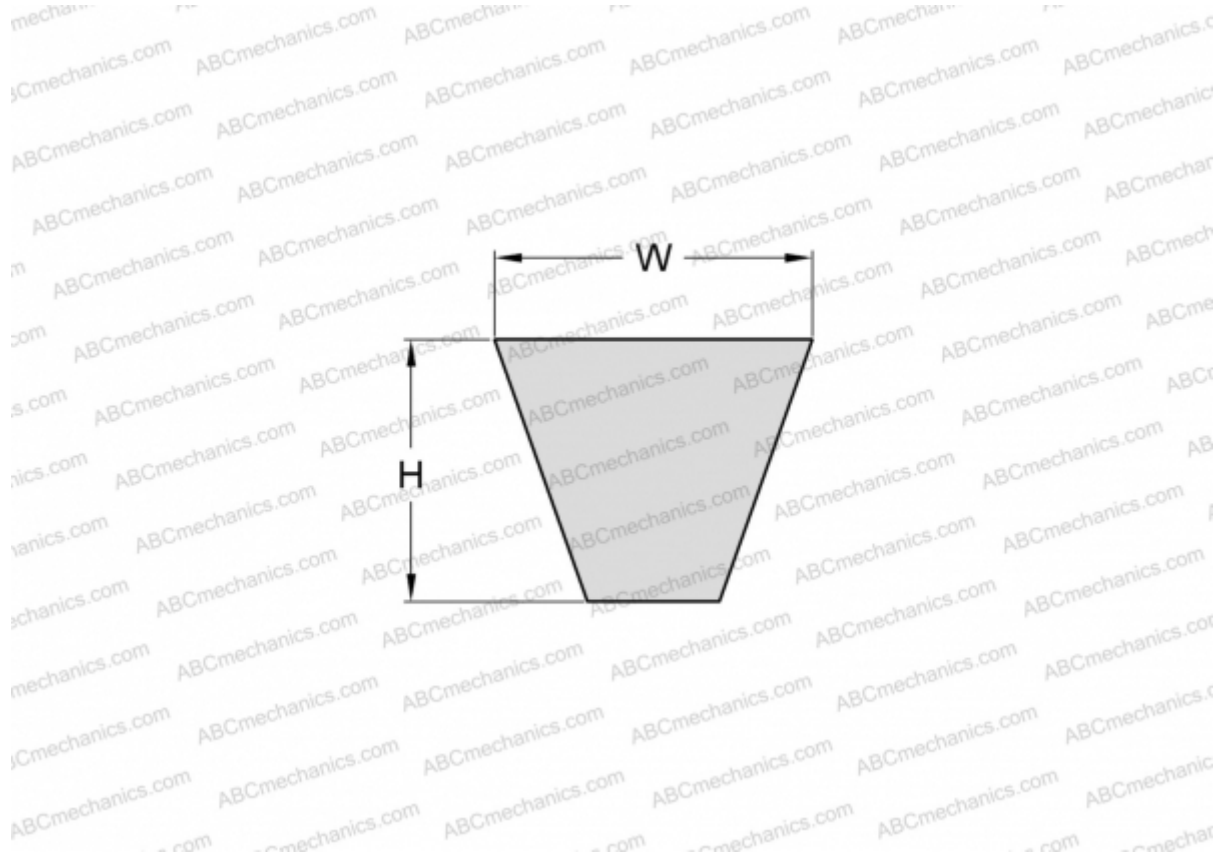

PHG SPB3150XP SKF

Xtra Power wrapped wedge belt

TYPE: V- belts, Narrow, SKF Xtra Power wrapped wedge belts, Section SPB XP (SKF)

Technical specification

DIMENSIONS, MM

| | |
|------------------|----------|
| Estimated length | 3150,000 |
| Width, W | 16,300 |
| Height, H | 13,000 |