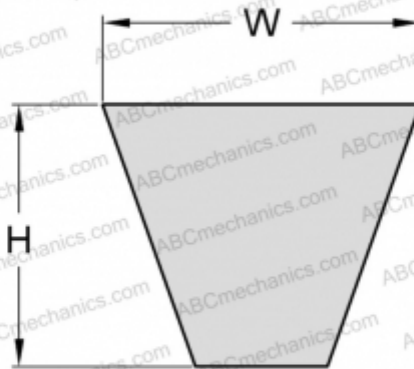

PHG SPB3350XP SKF

Xtra Power wrapped wedge belt

TYPE: V- belts, Narrow, SKF Xtra Power wrapped wedge belts, Section SPB XP (SKF)

Technical specification

DIMENSIONS, MM

Estimated length	3350,000
Width, W	16,300
Height, H	13,000