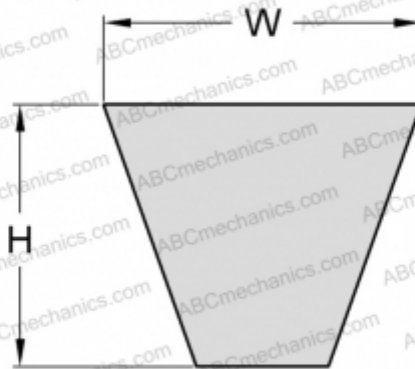

PHG SPB3550XP SKF

Xtra Power wrapped wedge belt

TYPE: V- belts, Narrow, SKF Xtra Power wrapped wedge belts, Section SPB XP (SKF)

Technical specification

DIMENSIONS, MM

Estimated length	3550,000
Width, W	16,300
Height, H	13,000